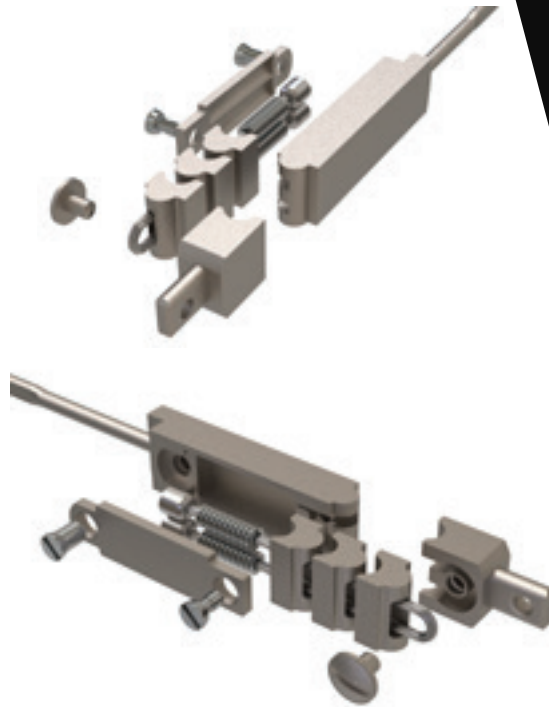

CONCEPT : A NEW APPROACH

AFFORDABLE TECHNOLOGY WITH NO COMPROMISES, WITH REGARD TO AESTHETICS AND ERGONOMICS ALLIED WITH PATENTED HINGES TO WIN A WIDER TARGET.

SPINE 2.0 offer two totally unique and patented multidirectional smart hinges's.

7.5mm and 4.5mm sizes with no screws to fall out or loosen.

ADJUSTABLE - DURABLE - SUPERIOR COMFORT - LIGHTWEIGHT - HYPOALLERGENIC

GET A GRIP' FEATURES

Our self closing temple technology offers continued grip which reduce slippage, enhances stability and eradicating time consuming re adjustments (particulary effective for high power and multifocal lens wearers).

SPINE 2.0 smart hinge delivers enhanced horizontal flexibility to manage impact and accommodate all head sizes, large and small. SPINE 2.0 smart hinge also absorbs daily knocks and bumps maintaining frame form that is essential for perfect visual accuracy.

LENSES SCIENCE

SPINE OPTICS SUNGLASSES LENSES SCIENCE

Discreetly lasered with the SPINE logo, all our high performance sunglass lenses are Category 3, so suitable for all conditions, and come with an inner anti-reflective coating as standard to minimise unwanted glare and unwanted back surface lens reflections.

Our multi layer mirror coatings deflect over 80% of infrared heat. This reduces dryness to our eyes, improving eye comfort, whilst our inherent lens tints help prevent UV leaks which can be caused by scratches.

WWW.SPINEOPTICS.COM