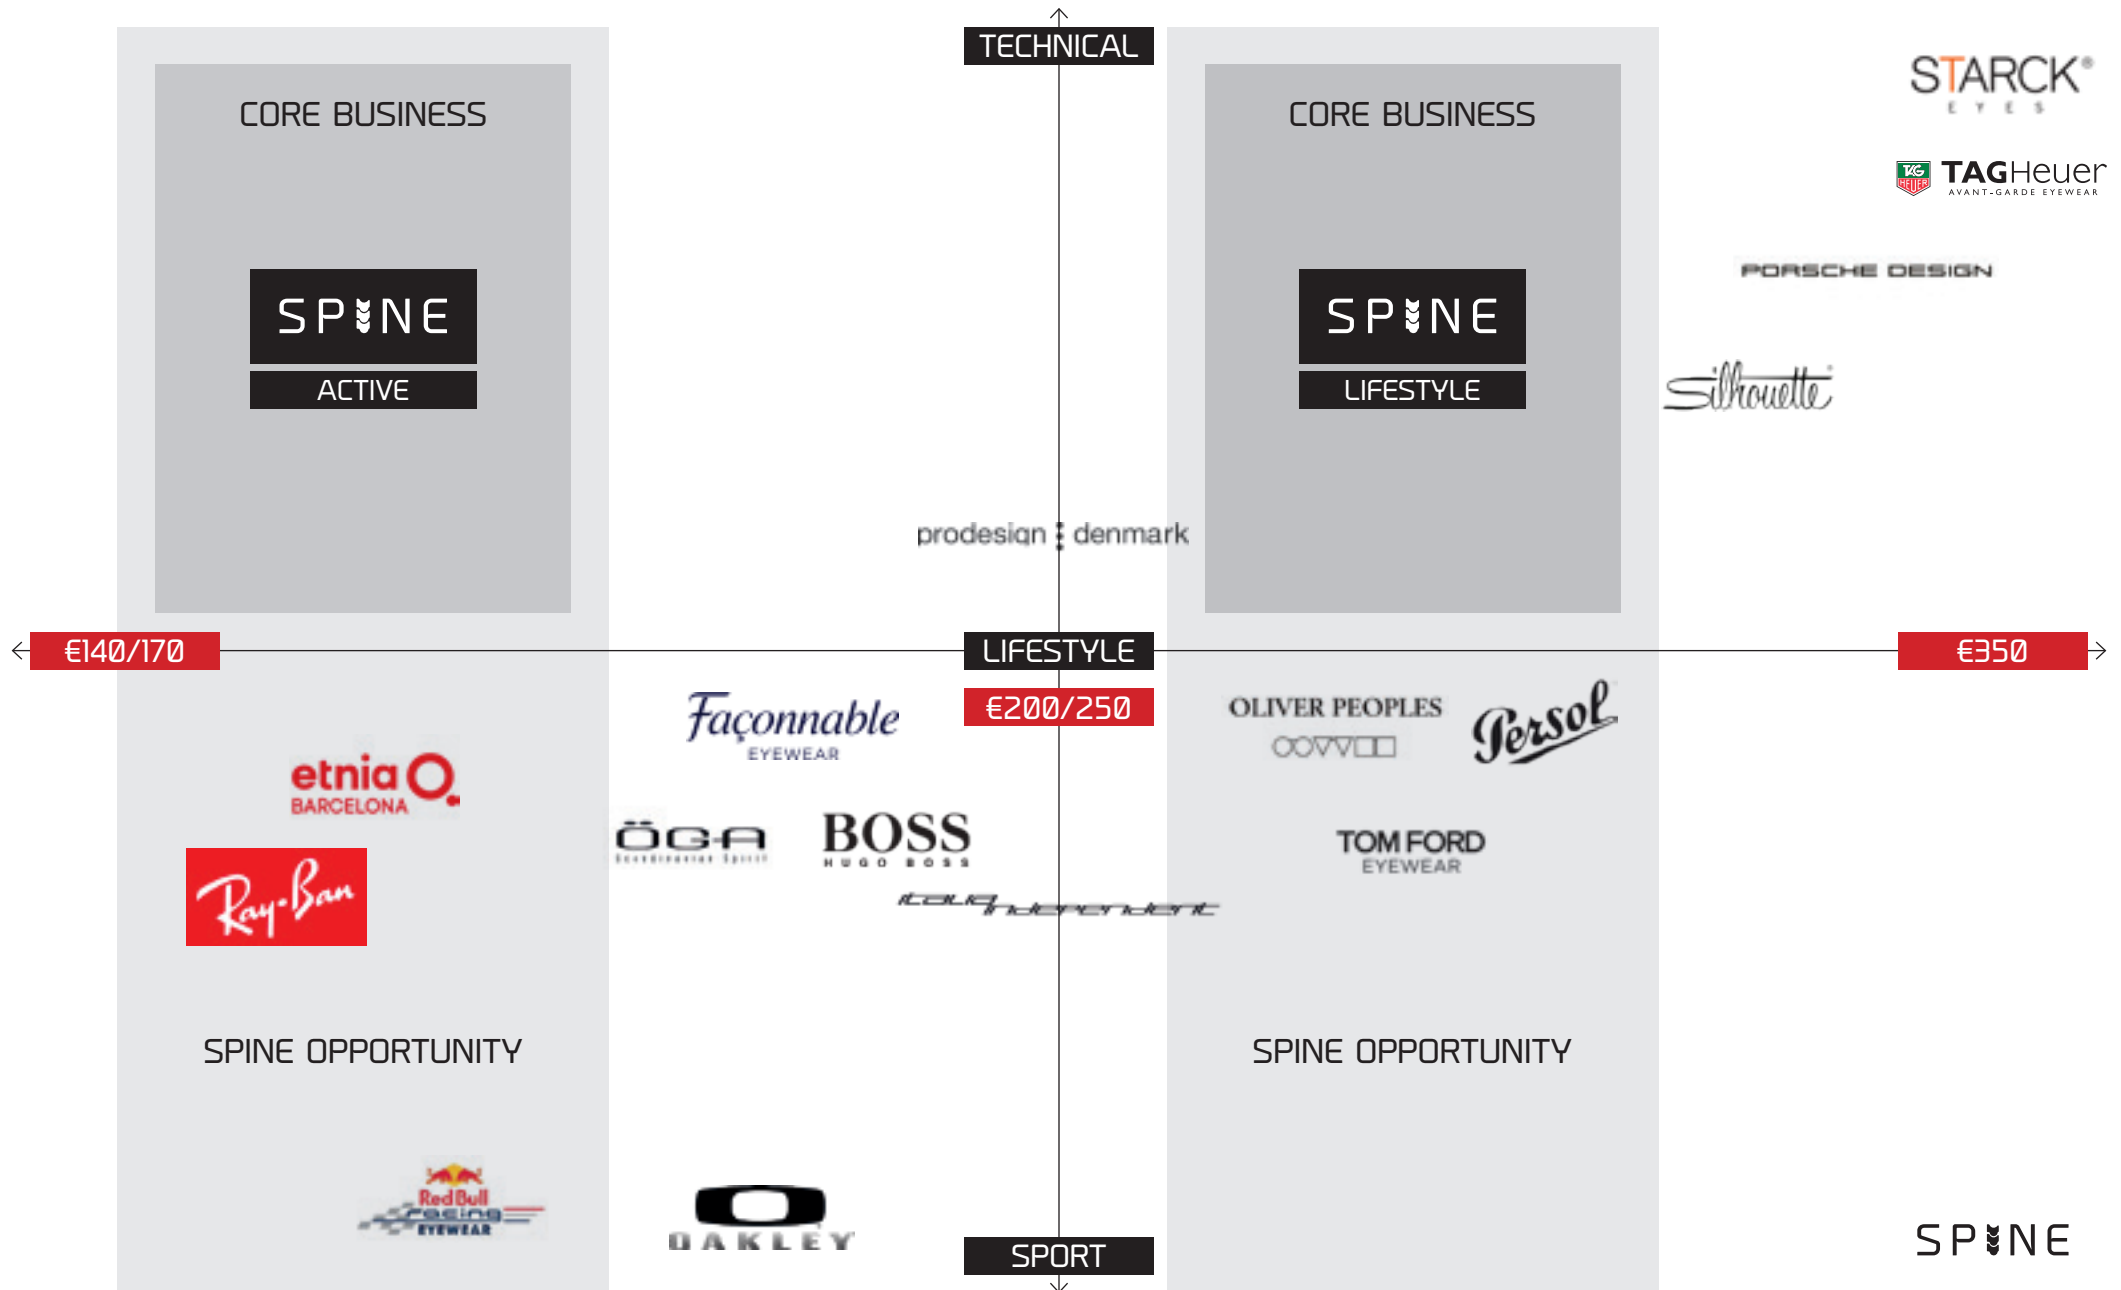

SPINE
GET A GRIP

BENCHMARKING

NEW AND UNIQUE EYEWEAR CATEGORY

A NEW APPROACH: AFFORDABLE, WITH NO COMPROMISES WITH REGARD TO AESTHETICS & ERGONOMICS, ALLIED WITH PATENTED TECHNOLOGY, TO WIN A WIDER TARGET